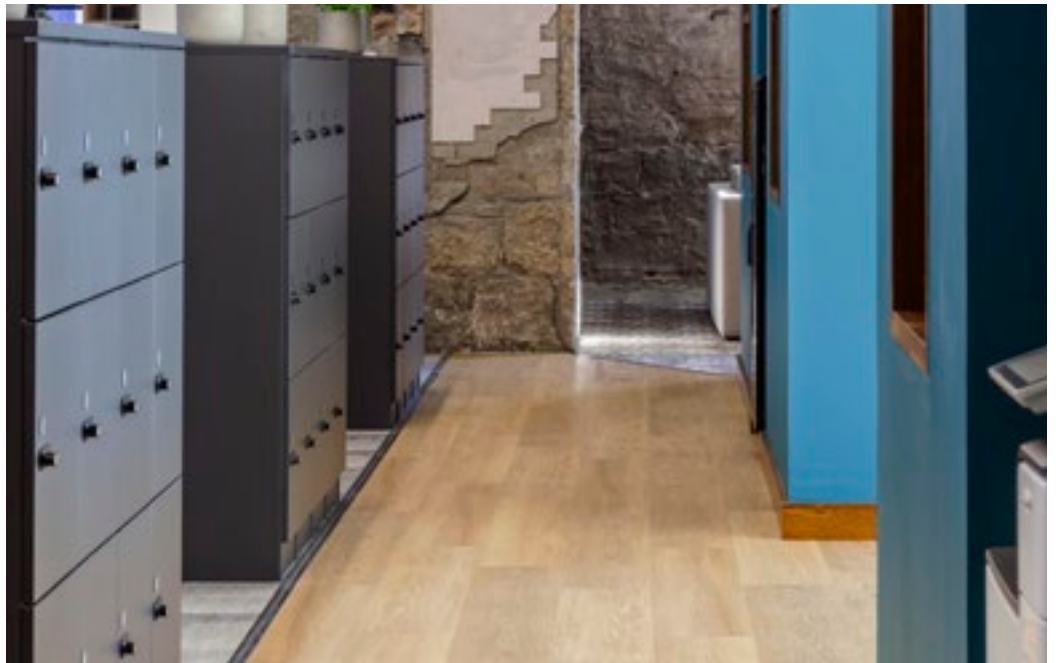

Above
Van Gogh Rigid Core | Warm Brushed Oak **VGW121T-RKP**