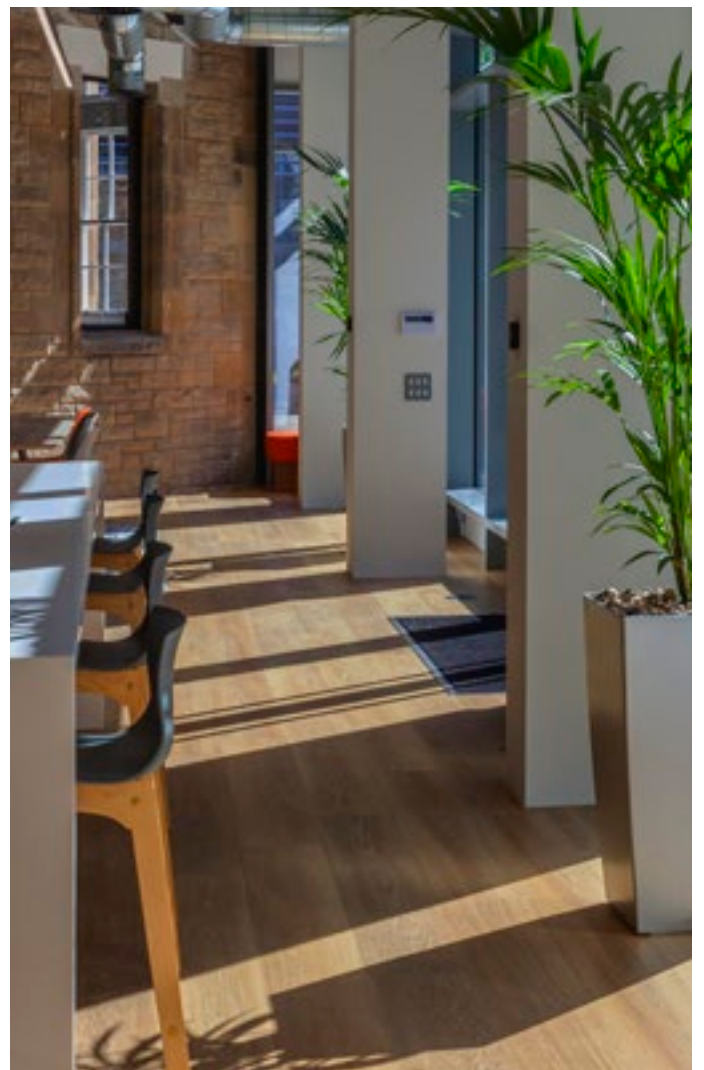

Above and right
Van Gogh Rigid Core | Warm Brushed Oak **VGW121T-RKP**