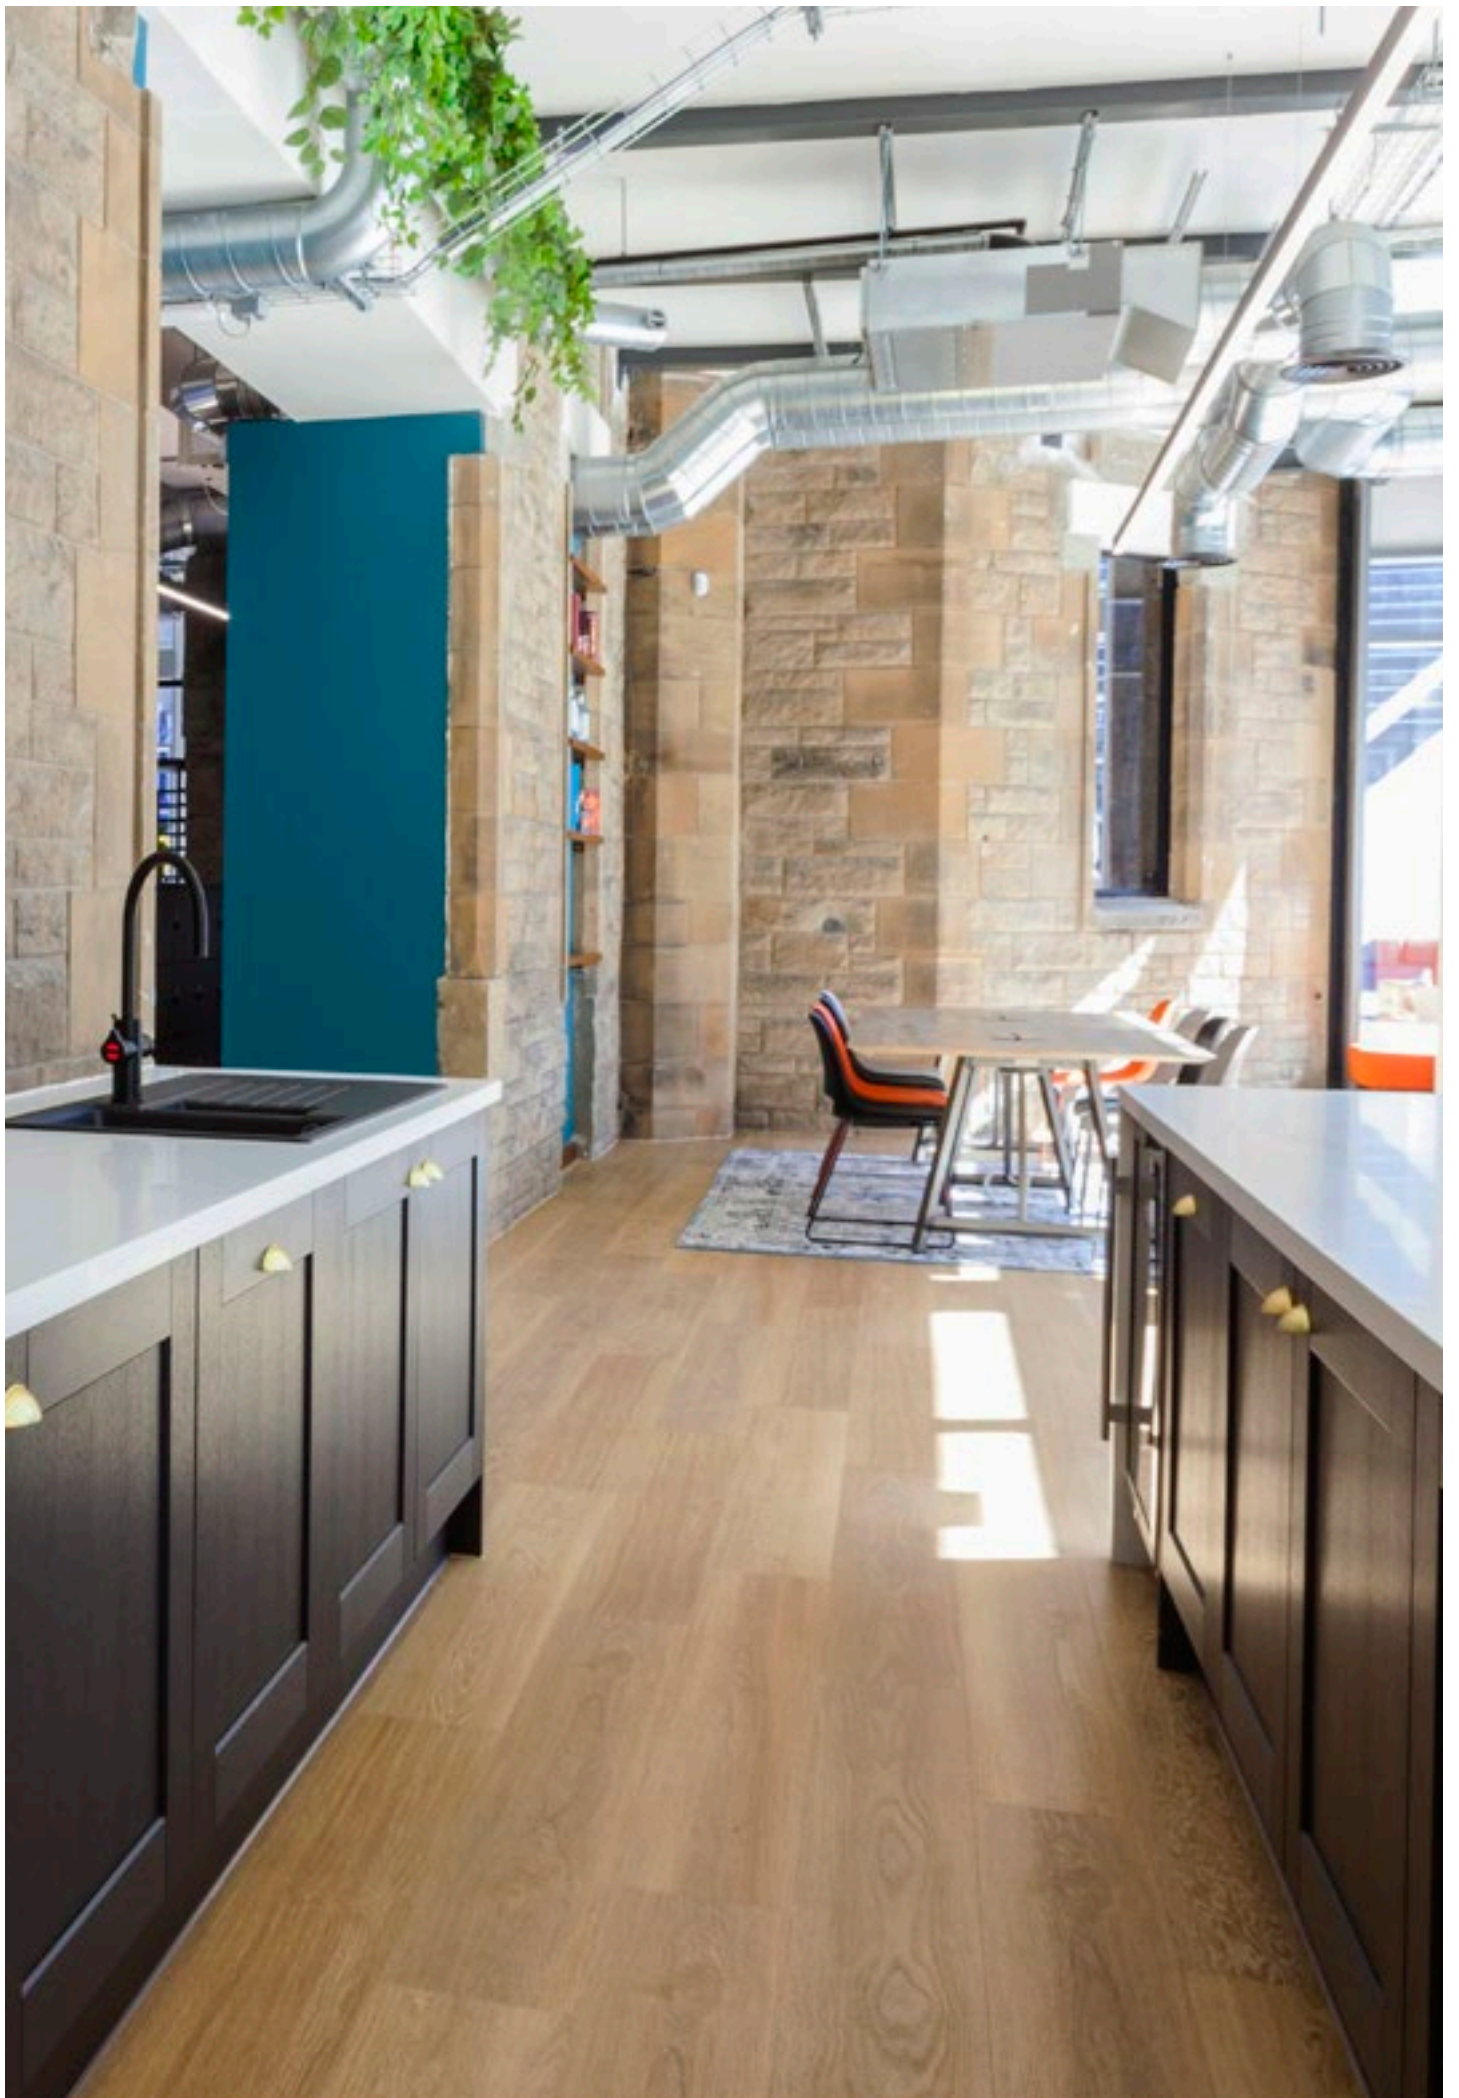

Sector: Office

Client: Thomas & Adamson

Designer: Form Design Consultants Ltd

Flooring Contractor: Scotwood, East Kilbride

Photo credits: Mairi Semple

Area: 100m²

THE CONCEPT

Taking lessons from the hospitality industry and understanding how the space could be used differently, the new design features a reduced number of traditional workstations and a versatile range of alternative work settings such as private booths, meeting rooms, informal discussion areas and social spaces.

In the coffee bar area, where staff and visitors can eat, relax and meet informally, large floor to ceiling windows let light flood in and link the interior to the world outside. The calming natural atmosphere is enhanced with a bold teal and orange colour scheme while the delicate golden sand tones and subtle grain textures of Warm Brushed Oak flooring from the Van Gogh Rigid Core range serves to soften the exposed stonework and industrial metallic pipework.