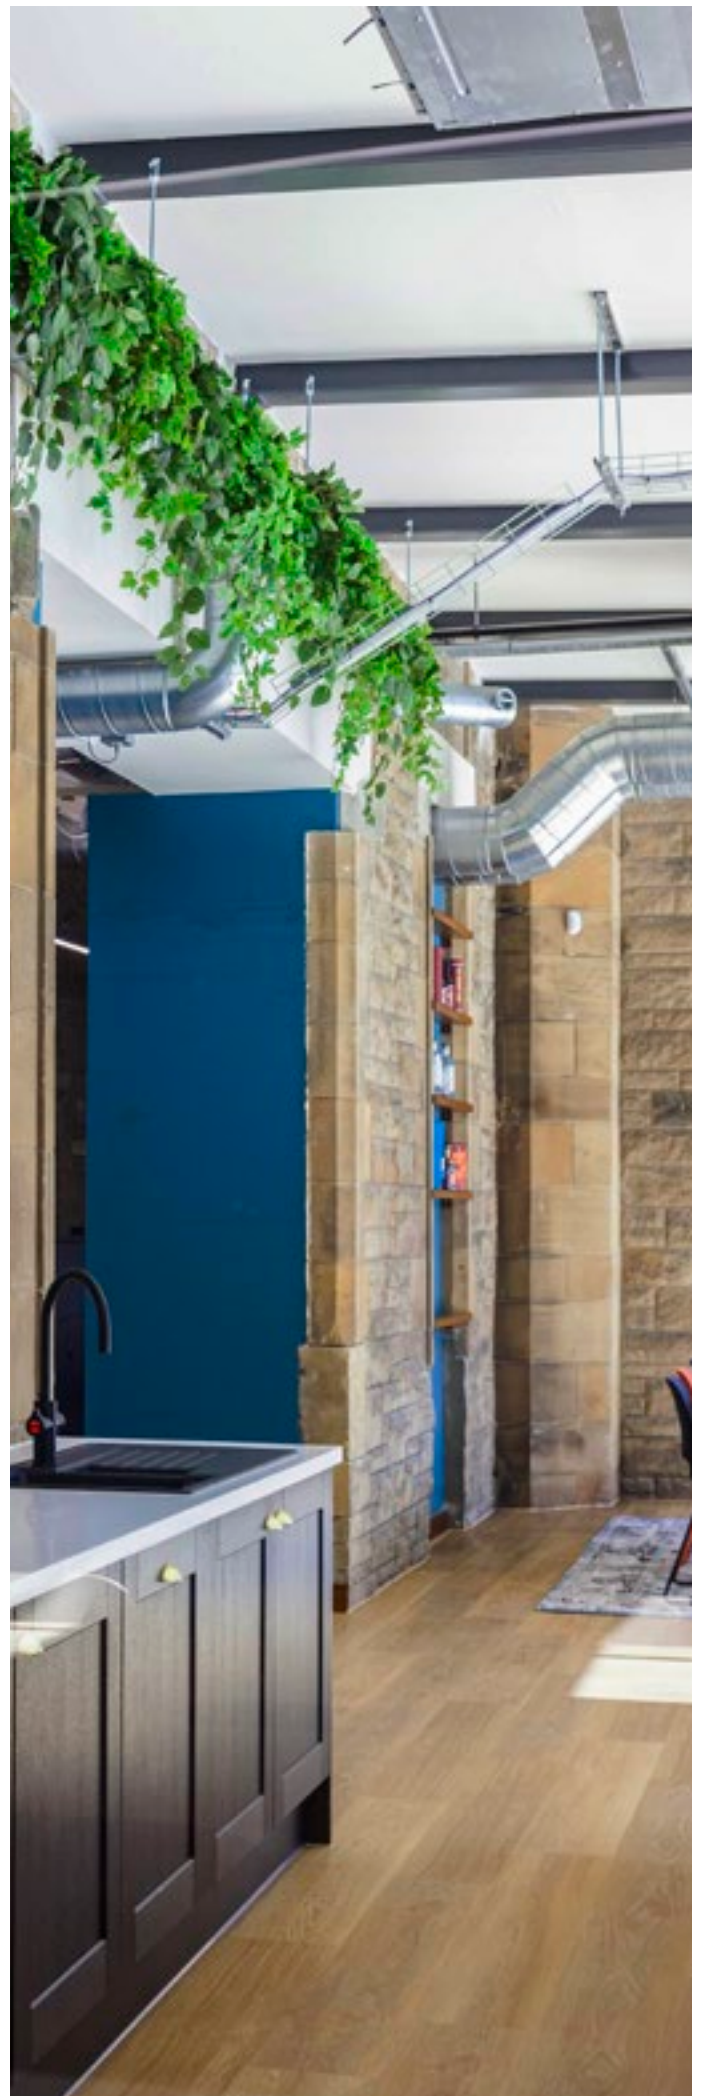

THE LOOK

With a home from home feel, the new space provides all the creature comforts and flexibility of working from home with the added benefits of space to concentrate on focused work or for social interaction and collaboration.

In the coffee bar area, where staff and visitors can eat, relax and meet informally, large floor to ceiling windows let light flood in and link the interior to the world outside. The calming natural atmosphere is enhanced with a bold teal and orange colour scheme while the delicate golden sand tones and subtle grain textures of Warm Brushed Oak flooring from the Van Gogh Rigid Core range serves to soften the exposed stonework and industrial metallic pipework.

Katherine Gibson, senior interior designer at Form Design Consultants Ltd, said: "Getting the floor right was key to the whole scheme. The Van Gogh range offers a wide colour choice, and we were immediately drawn to the authentic colour and design of Warm Brushed Oak. It complements the stone walls beautifully!"

"The Van Gogh Rigid Core range offered the acoustic performance we needed for a busy social space and has produced a very quiet floor to walk on. The rigid core format ultimately gave us a fast installation method and also future proofs the building, making further reconfigurations simpler."

Right

Van Gogh Rigid Core | Warm Brushed Oak **VGW121T-RKP**