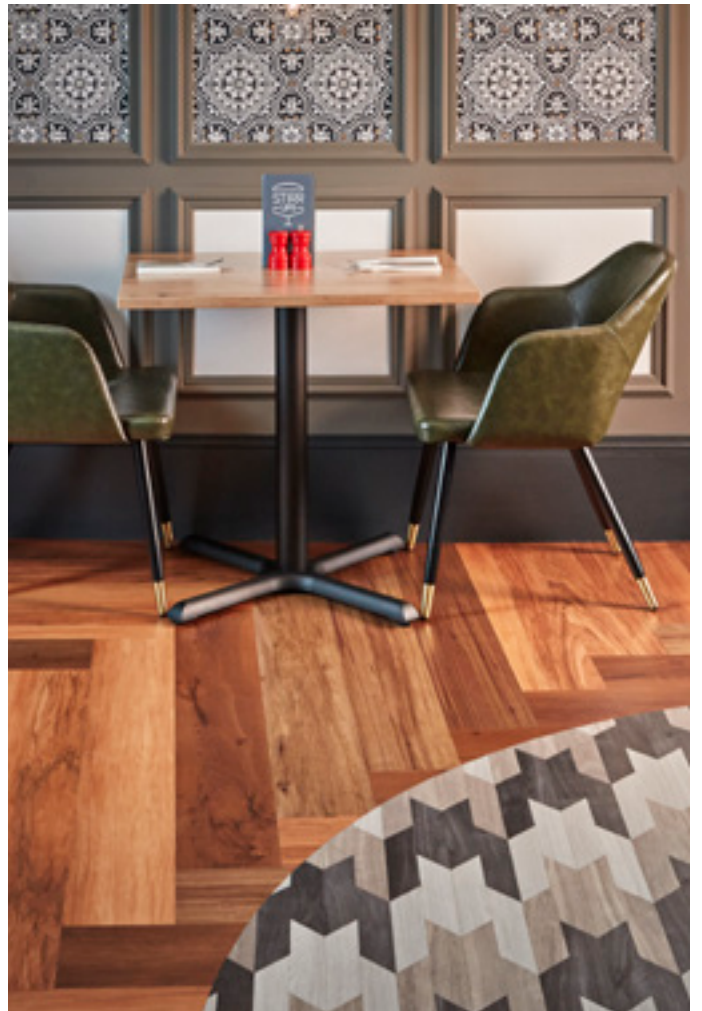

Above

Heritage Collection | Clifton **VI4 Blush**
Korlok | Smoked Butternut **RKP8107**

Above right and bottom right

Houndstooth - Van Gogh | Cool Grey Oak **VGW113T** |
Nimbus Oak **VGW125T** | Ebony **VGW89T**
Van Gogh | Lancewood **VGW44T** | Walnut **VGW87T** |
Christchurch Oak **VGW54T**